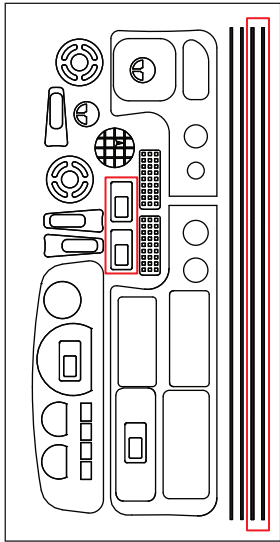

RC4WD Mojave II Two Door Complete Interior w/Metal Details

Parts List

The parts outlined in red are not needed for the 2 door interior kit.

450-0112

325-0462

325-0463

325-0461

Some mounting holes are a very tight fit. This was done to ensure no slop in the connections. You may ream the holes larger if necessary.

RC4WD Mojave II Two Door Complete Interior w/Metal Details