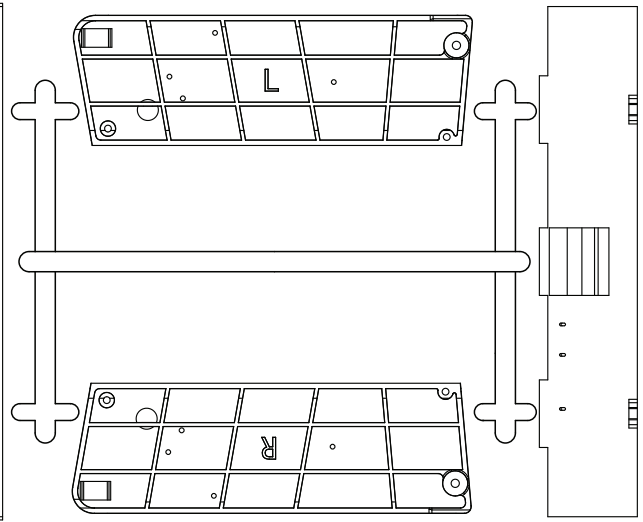

RC4WD Mojave II Two Door Complete Interior w/Metal Details

Parts List

The parts outlined in red are not needed for the 2 door interior kit.

450-0112

325-0462

325-0463

325-0461

Some mounting holes are a very tight fit. This was done to ensure no slop in the connections. You may ream the holes larger if necessary.

RC4WD Mojave II Two Door Complete Interior w/Metal Details