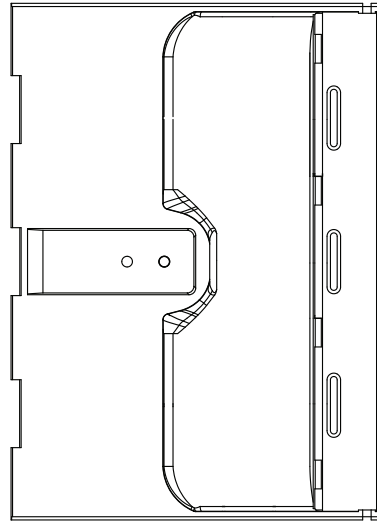

RC4WD Mojave II Two Door Complete Interior w/Metal Details

Parts List

The parts outlined in red are not needed for the 2 door interior kit.

450-0112

325-0462

325-0463

325-0461

Some mounting holes are a very tight fit. This was done to ensure no slop in the connections. You may ream the holes larger if necessary.

RC4WD Mojave II Two Door Complete Interior w/Metal Details