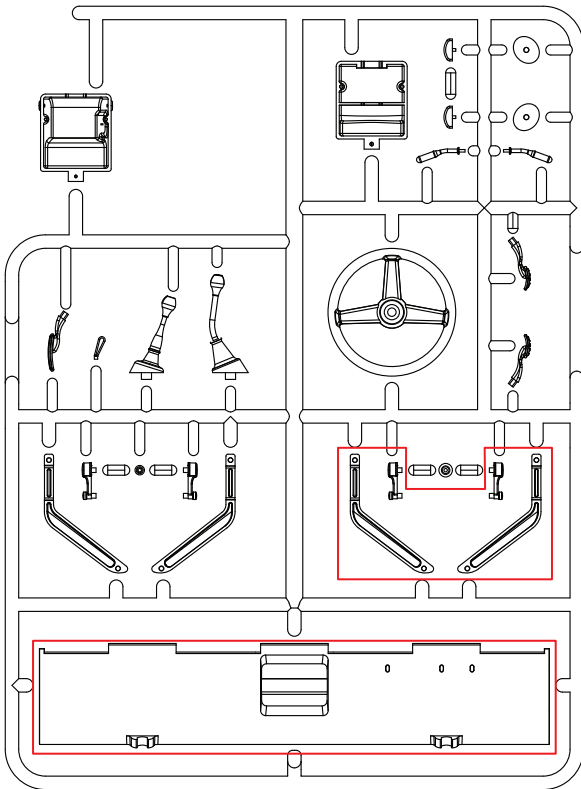

RC4WD Mojave II Two Door Complete Interior w/Metal Details

Parts List

The parts outlined in red are not needed for the 2 door interior kit.

450-0112

325-0462

325-0463

325-0461

Some mounting holes are a very tight fit. This was done to ensure no slop in the connections. You may ream the holes larger if necessary.

RC4WD Mojave II Two Door Complete Interior w/Metal Details