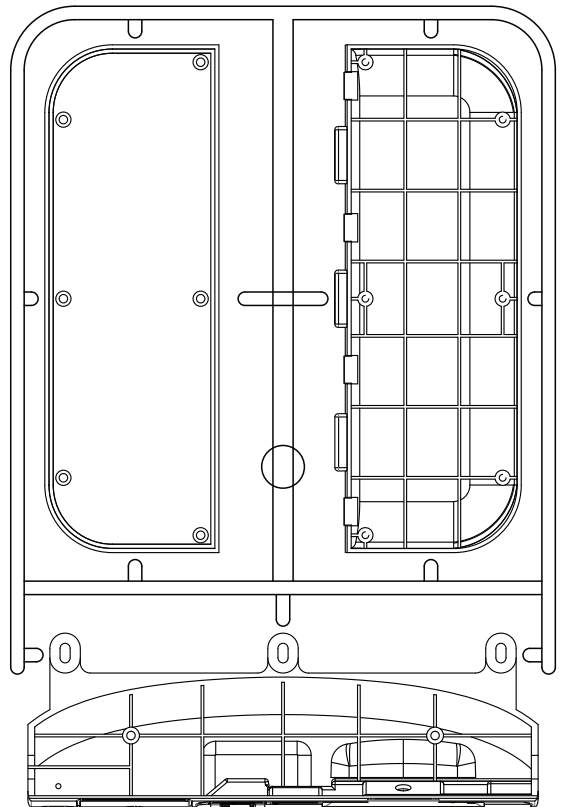

RC4WD Mojave II Two Door Complete Interior w/Metal Details

Parts List

The parts outlined in red are not needed for the 2 door interior kit.

450-0112

325-0462

325-0463

325-0461

Some mounting holes are a very tight fit. This was done to ensure no slop in the connections. You may ream the holes larger if necessary.

RC4WD Mojave II Two Door Complete Interior w/Metal Details